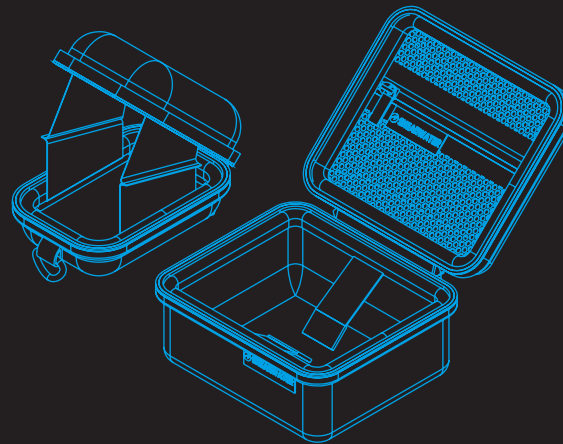

Powerful, Simple, Reliable,
now with

AIR INTEGRATION

Learn more about the Perdix AI at:
www.shearwater.com/products/perdix-ai/

Rugged technical dive computers

Shearwater Research Inc. has a great line of dive computers that fits the needs of any serious diver. Each computer comes configured for OC Rec, OC Tec, Gauge Mode and CC/BO for air, nitrox or trimix diving.

PERDIX

Merging state of the art manufacturing techniques, innovative engineered materials, and consumer feedback, Shearwater has successfully developed a low-profile, sleekly contoured design without sacrificing features vital to demanding divers.

PETREL 2

Rigorous testing to the highest standards, commitment to safety and proven reliability over thousands and thousands of dives have earned Shearwater divers' trust all over the world. The Petrel is a fully featured, multi-mode decompression dive computer.

PETREL 2 FISCHER

Including CC O2 sensor external monitoring via a Fischer connector, the Petrel 2 Fischer features all modes of the Petrel 2 and allows integration into rebreathers for primary or redundant PPO2 monitoring with full decompression.

NERD 2

Shearwater has once again pushed the boundaries of dive computers with their latest innovation: the NERD 2. The NERD has been redesigned so that both rebreather divers and open circuit divers can appreciate having all their dive information in their line-of-sight. Keep your eye on the dive, not your dive computer.