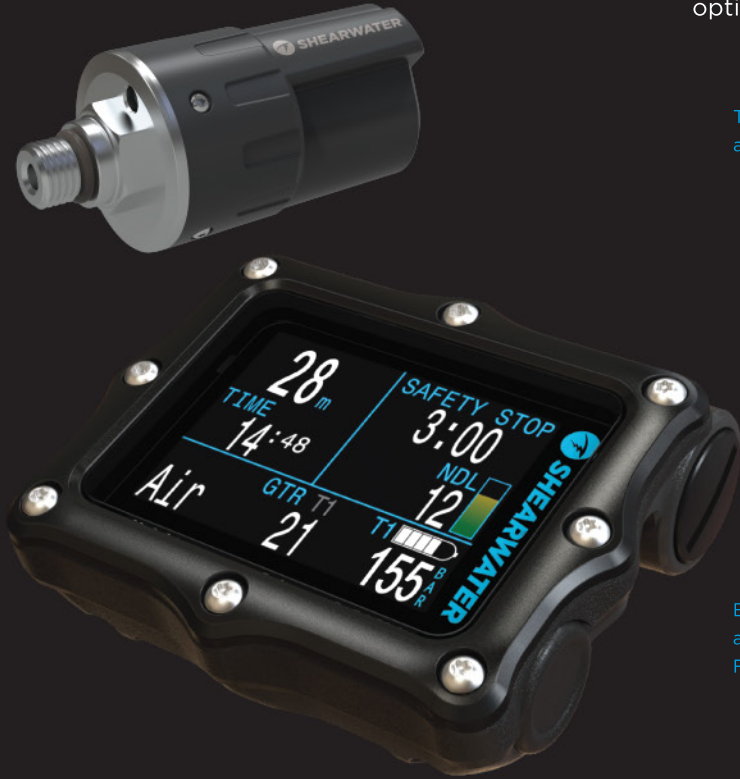

SWIFT TRANSMITTER SPECIFICATIONS

Battery type (user replaceable)	CR2 3V
Battery life (HP pressure present)	300 dive hours
Depth limit	200msw
Rated air pressure	300bar / 4350psi

OPTIONAL ADD-ONS & ACCESSORIES

VPM unlock code	✓
Swift smart AI transmitter	✓

Experience Legendary Diving

AIR INTEGRATED

The Perdix AI is your introduction to [epic undersea adventures](#).

Powerful • Simple • Reliable

www.shearwater.com

Sleek and Sophisticated

The Perdix AI offers all of the same great features of the Perdix, it uses its large, easy-to-read screen to clearly display the tank pressure as well as your gas time remaining (GTR). The Perdix AI is capable of connecting up to 4 transmitters giving the diver the option to monitor multiple tanks or dive sidemount.

The Perdix AI includes everything divers have come to love about Shearwater products:

- HIGH RESOLUTION DISPLAY
- MULTIPLE DIVING MODES
- THIN, LOW-PROFILE DESIGN
- TWO BUTTON INTERFACE
- USER REPLACEABLE AA BATTERY
- USER CUSTOMIZABLE DISPLAY
- MULTIPLE LANGUAGE OPTIONS